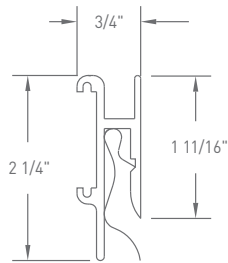

Boards: Map Rail Accessories

All Markerboards, Chalkboards or Tackboards can be fitted with a Map Rail, made of heavy duty aluminum and high-quality colored cork.

ACCESSORIES INCLUDE:

- FLAG HOLDERS: For holding flags, banners or special displays.
- ROLLER BRACKETS: Easily adjustable brackets hold maps or other large displays supported on a 1/8" rod.
- MAP HOOKS: Maps or large displays with no support rod can be easily clipped on or removed.

Map Rail Accessories: Specifications

1" MAP HOOK

2" MAP HOOK

1" FLAG HOLDER

2" FLAG HOLDER

1" ROLLER BRACKET

2" ROLLER BRACKET

PLATINUM
LET'S CREATE TOGETHER.™