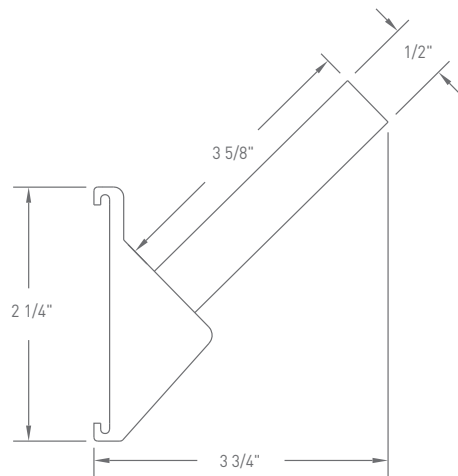

Boards: Map Rail Accessories

All Markerboards, Chalkboards or Tackboards can be fitted with a Map Rail, made of heavy duty aluminum and high-quality colored cork.

ACCESSORIES INCLUDE:

- FLAG HOLDERS: For holding flags, banners or special displays.
- ROLLER BRACKETS: Easily adjustable brackets hold maps or other large displays supported on a 1/8" rod.
- MAP HOOKS: Maps or large displays with no support rod can be easily clipped on or removed.

Map Rail Accessories: Specifications

1" MAP HOOK

2" MAP HOOK

1" FLAG HOLDER

2" FLAG HOLDER

1" ROLLER BRACKET

2" ROLLER BRACKET

PLATINUM
LET'S CREATE TOGETHER.™