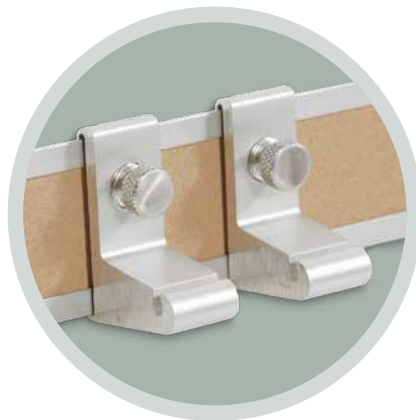

Boards: Map Rail Accessories

All Markerboards, Chalkboards or Tackboards can be fitted with a Map Rail, made of heavy duty aluminum and high-quality colored cork.

ACCESSORIES INCLUDE:

- FLAG HOLDERS: For holding flags, banners or special displays.
- ROLLER BRACKETS: Easily adjustable brackets hold maps or other large displays supported on a 1/8" rod.
- MAP HOOKS: Maps or large displays with no support rod can be easily clipped on or removed.

Map Rail Accessories: Specifications

1" MAP HOOK

2" MAP HOOK

1" FLAG HOLDER

2" FLAG HOLDER

1" ROLLER BRACKET

2" ROLLER BRACKET

PLATINUM
LET'S CREATE TOGETHER.™