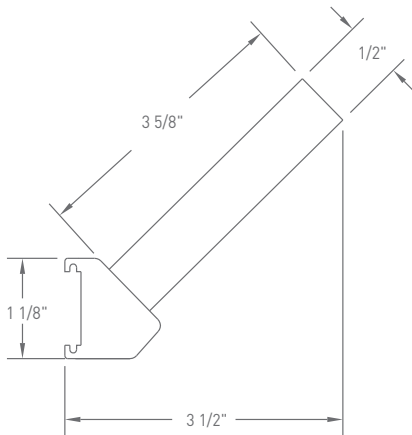

Boards: Map Rail Accessories

All Markerboards, Chalkboards or Tackboards can be fitted with a Map Rail, made of heavy duty aluminum and high-quality colored cork.

ACCESSORIES INCLUDE:

- FLAG HOLDERS: For holding flags, banners or special displays.
- ROLLER BRACKETS: Easily adjustable brackets hold maps or other large displays supported on a 1/8" rod.
- MAP HOOKS: Maps or large displays with no support rod can be easily clipped on or removed.

Map Rail Accessories: Specifications

1" MAP HOOK

2" MAP HOOK

1" FLAG HOLDER

2" FLAG HOLDER

1" ROLLER BRACKET

2" ROLLER BRACKET

PLATINUM
LET'S CREATE TOGETHER.™