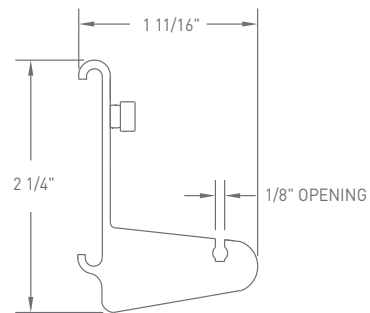

Boards: Map Rail Accessories

All Markerboards, Chalkboards or Tackboards can be fitted with a Map Rail, made of heavy duty aluminum and high-quality colored cork.

ACCESSORIES INCLUDE:

- FLAG HOLDERS: For holding flags, banners or special displays.
- ROLLER BRACKETS: Easily adjustable brackets hold maps or other large displays supported on a 1/8" rod.
- MAP HOOKS: Maps or large displays with no support rod can be easily clipped on or removed.

Map Rail Accessories: Specifications

1" MAP HOOK

2" MAP HOOK

1" FLAG HOLDER

2" FLAG HOLDER

1" ROLLER BRACKET

2" ROLLER BRACKET

PLATINUM
LET'S CREATE TOGETHER.™