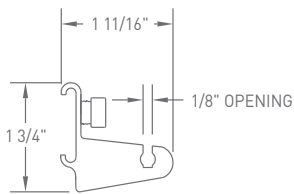

Boards: Map Rail Accessories

All Markerboards, Chalkboards or Tackboards can be fitted with a Map Rail, made of heavy duty aluminum and high-quality colored cork.

ACCESSORIES INCLUDE:

- FLAG HOLDERS: For holding flags, banners or special displays.
- ROLLER BRACKETS: Easily adjustable brackets hold maps or other large displays supported on a 1/8" rod.
- MAP HOOKS: Maps or large displays with no support rod can be easily clipped on or removed.

Map Rail Accessories: Specifications

1" MAP HOOK

2" MAP HOOK

1" FLAG HOLDER

2" FLAG HOLDER

1" ROLLER BRACKET

2" ROLLER BRACKET

PLATINUM
LET'S CREATE TOGETHER.™