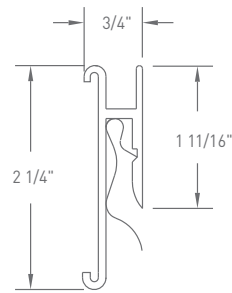

Boards: Map Rail Accessories

All Markerboards, Chalkboards or Tackboards can be fitted with a Map Rail, made of heavy duty aluminum and high-quality colored cork.

ACCESSORIES INCLUDE:

- FLAG HOLDERS: For holding flags, banners or special displays.
- ROLLER BRACKETS: Easily adjustable brackets hold maps or other large displays supported on a 1/8" rod.
- MAP HOOKS: Maps or large displays with no support rod can be easily clipped on or removed.

Map Rail Accessories: Specifications

1" MAP HOOK

2" MAP HOOK

1" FLAG HOLDER

2" FLAG HOLDER

1" ROLLER BRACKET

2" ROLLER BRACKET

PLATINUM
LET'S CREATE TOGETHER.™